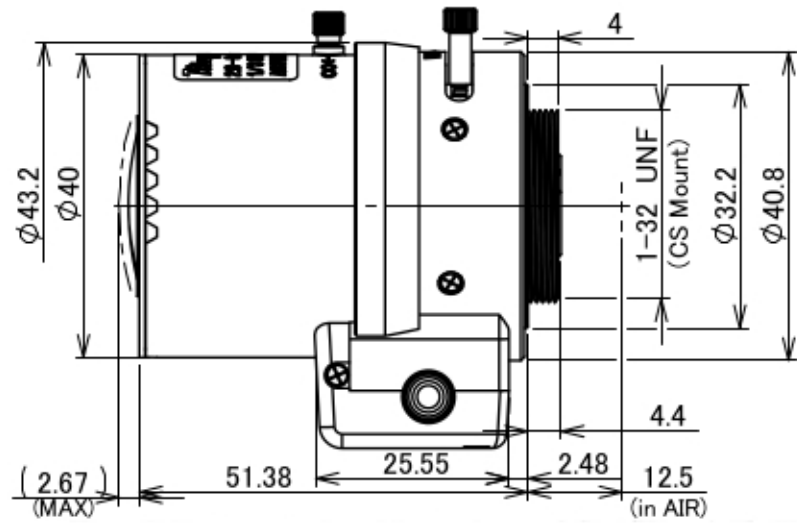

M13VG288IR

| | | | |
|------|------|-------------|----|
| REV. | DATE | DESCRIPTION | BY |
| | | | |

| | | | | | | | |
|------------|--|------|--|--------------|--|----|--|
| REV. | | DATE | | DESCRIPTION | | BY | |
| | | | | | | | |
| M13VG288IR | | | | 日本映像システム株式会社 | | | |
| | | | | | | | |