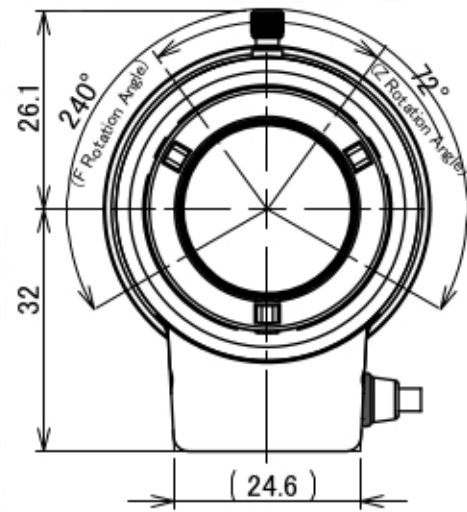

M13VG288IR

| | | | |
|------|------|-------------|----|
| REV. | DATE | DESCRIPTION | BY |
| | | | |

| | | | | | | | |
|------------|--|------|--|--------------|--|----|--|
| REV. | | DATE | | DESCRIPTION | | BY | |
| | | | | | | | |
| M13VG288IR | | | | 日本映像システム株式会社 | | | |
| | | | | | | | |